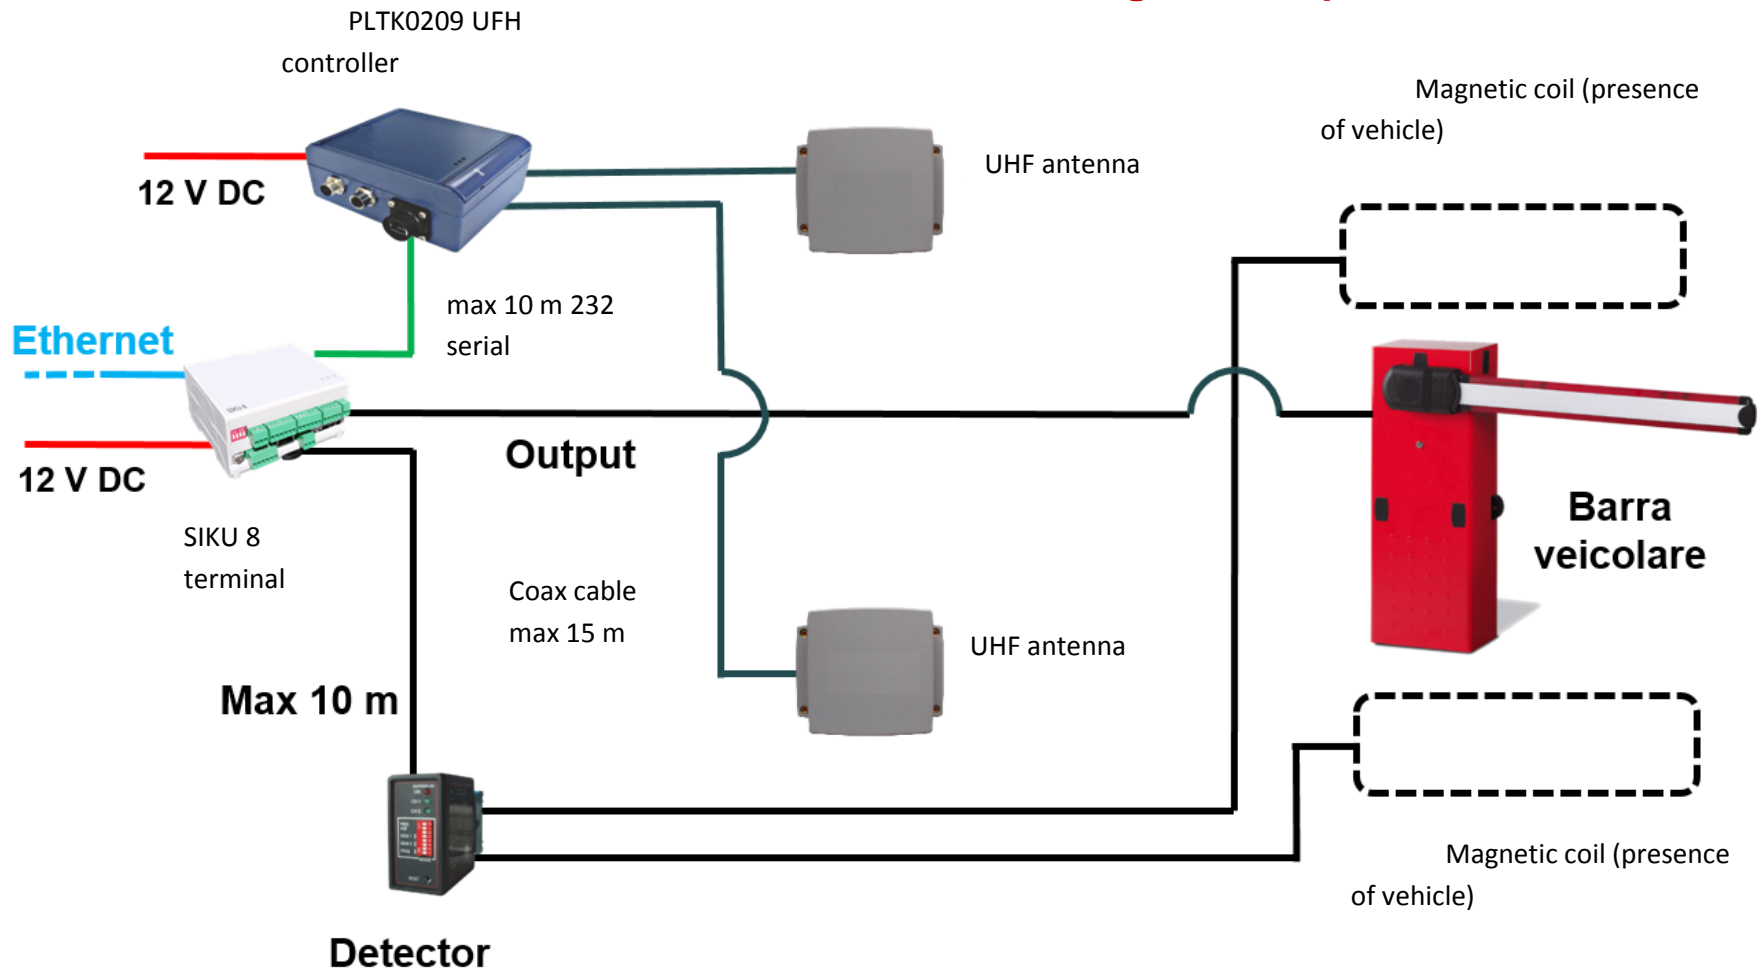

SYAC - T B ACCESS

UHF Long Range Gate Access Control Scheme

LONG RANGE vehicle gate with passive RFID technology

Use of multistandard RFID badge for vehicle gates and attendance/access